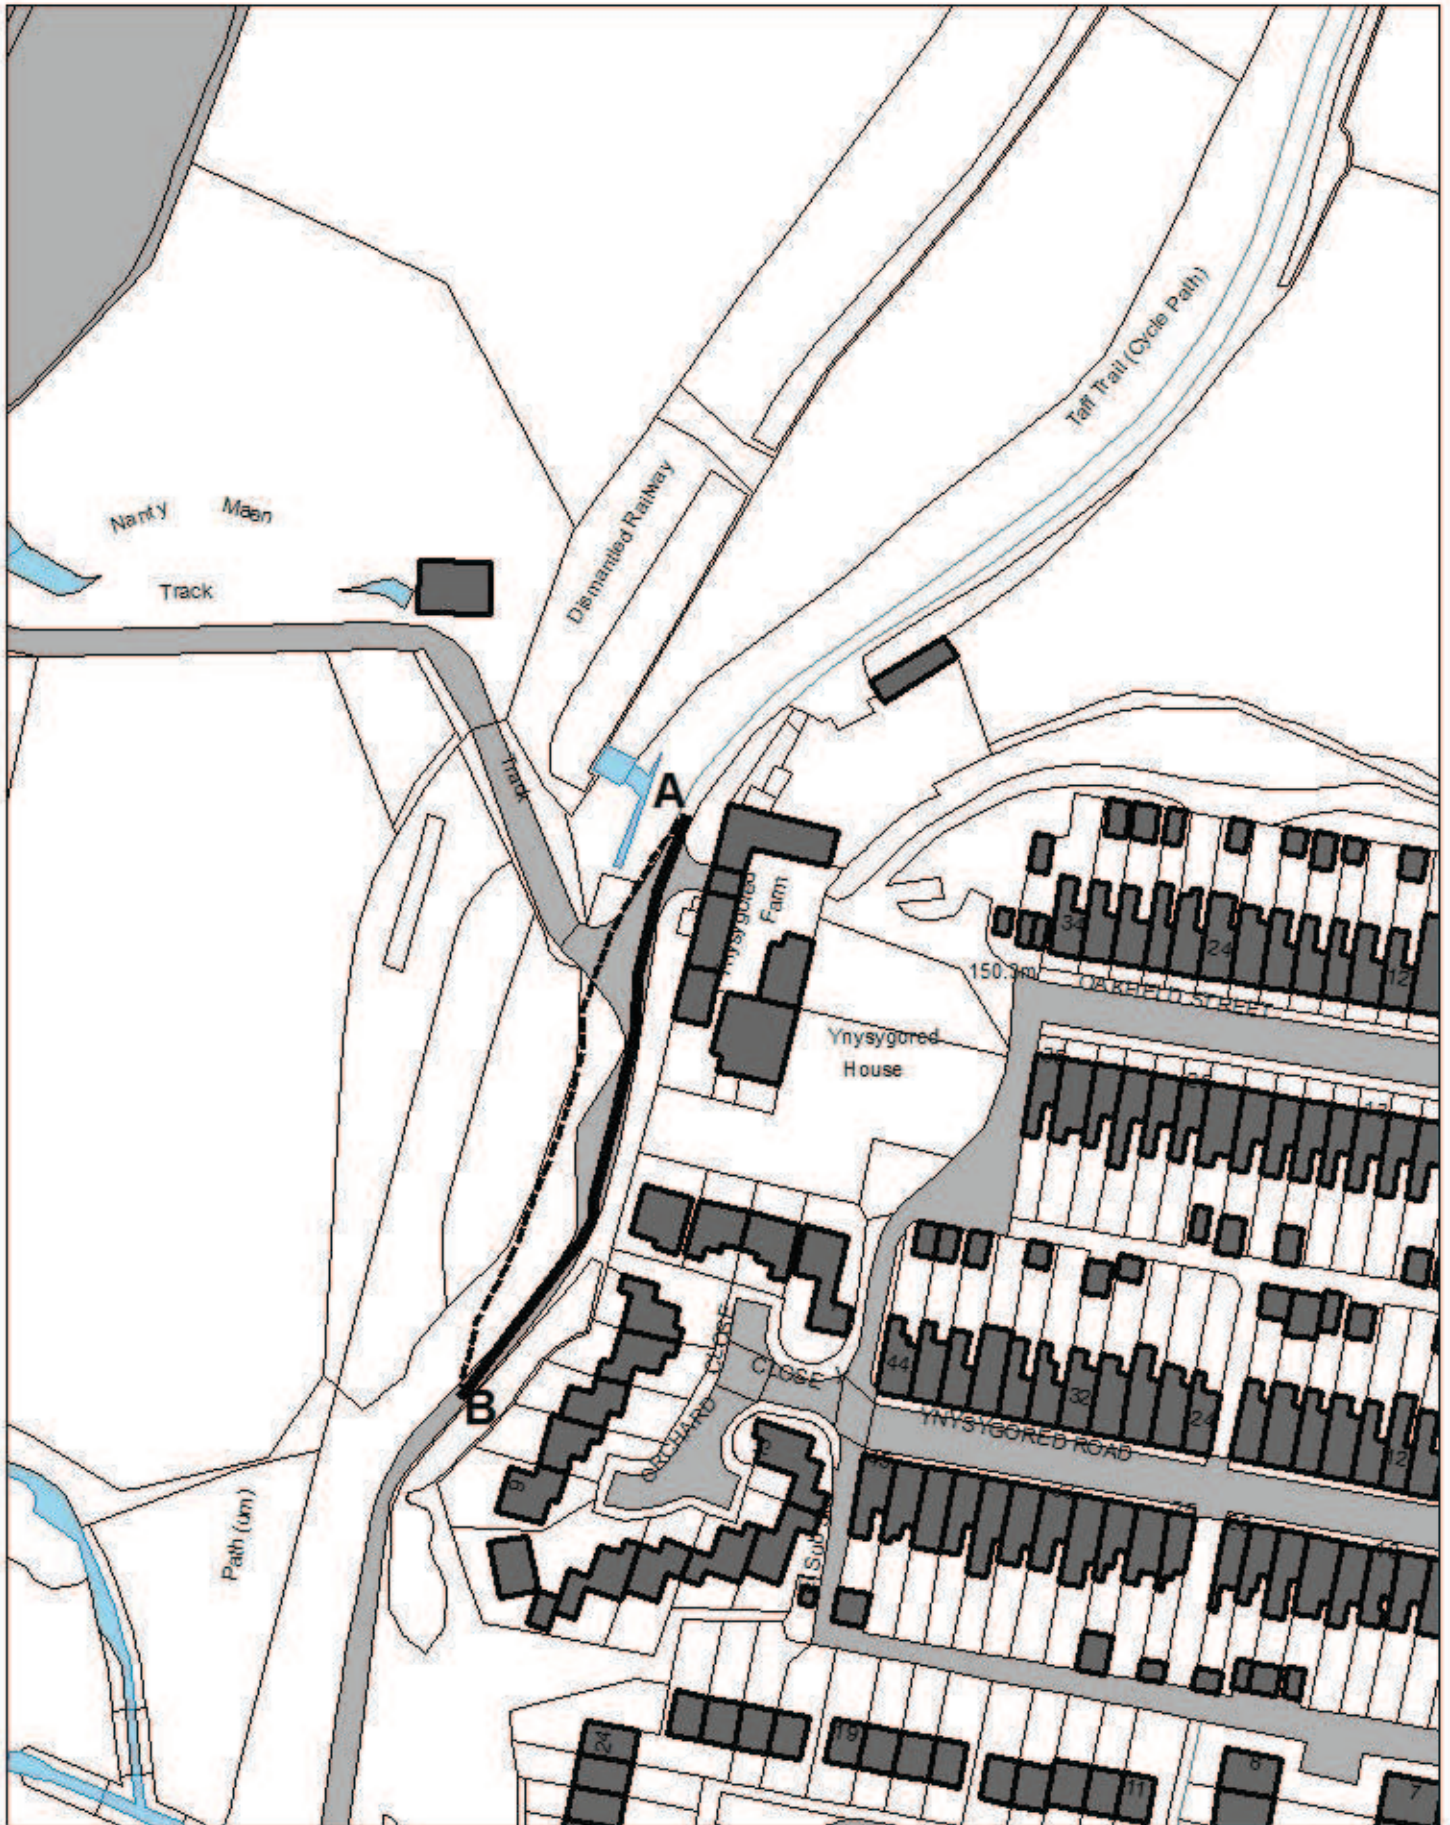

MERTHYR VALE 16

DATE: 06/02/2014	SCALE: 1:1,250	Merthyr Tydfil County Borough Council	© Crown copyright and database rights 2013 Ordnance Survey 100025302	N 	
DRAWN BY: CAJ	DEPT: ROW	Cyngor Bwrdeistref Sirol Merthyr Tudful	*You are not permitted to copy, sub-licence, distribute or sell any of this data to third parties in any form.*		