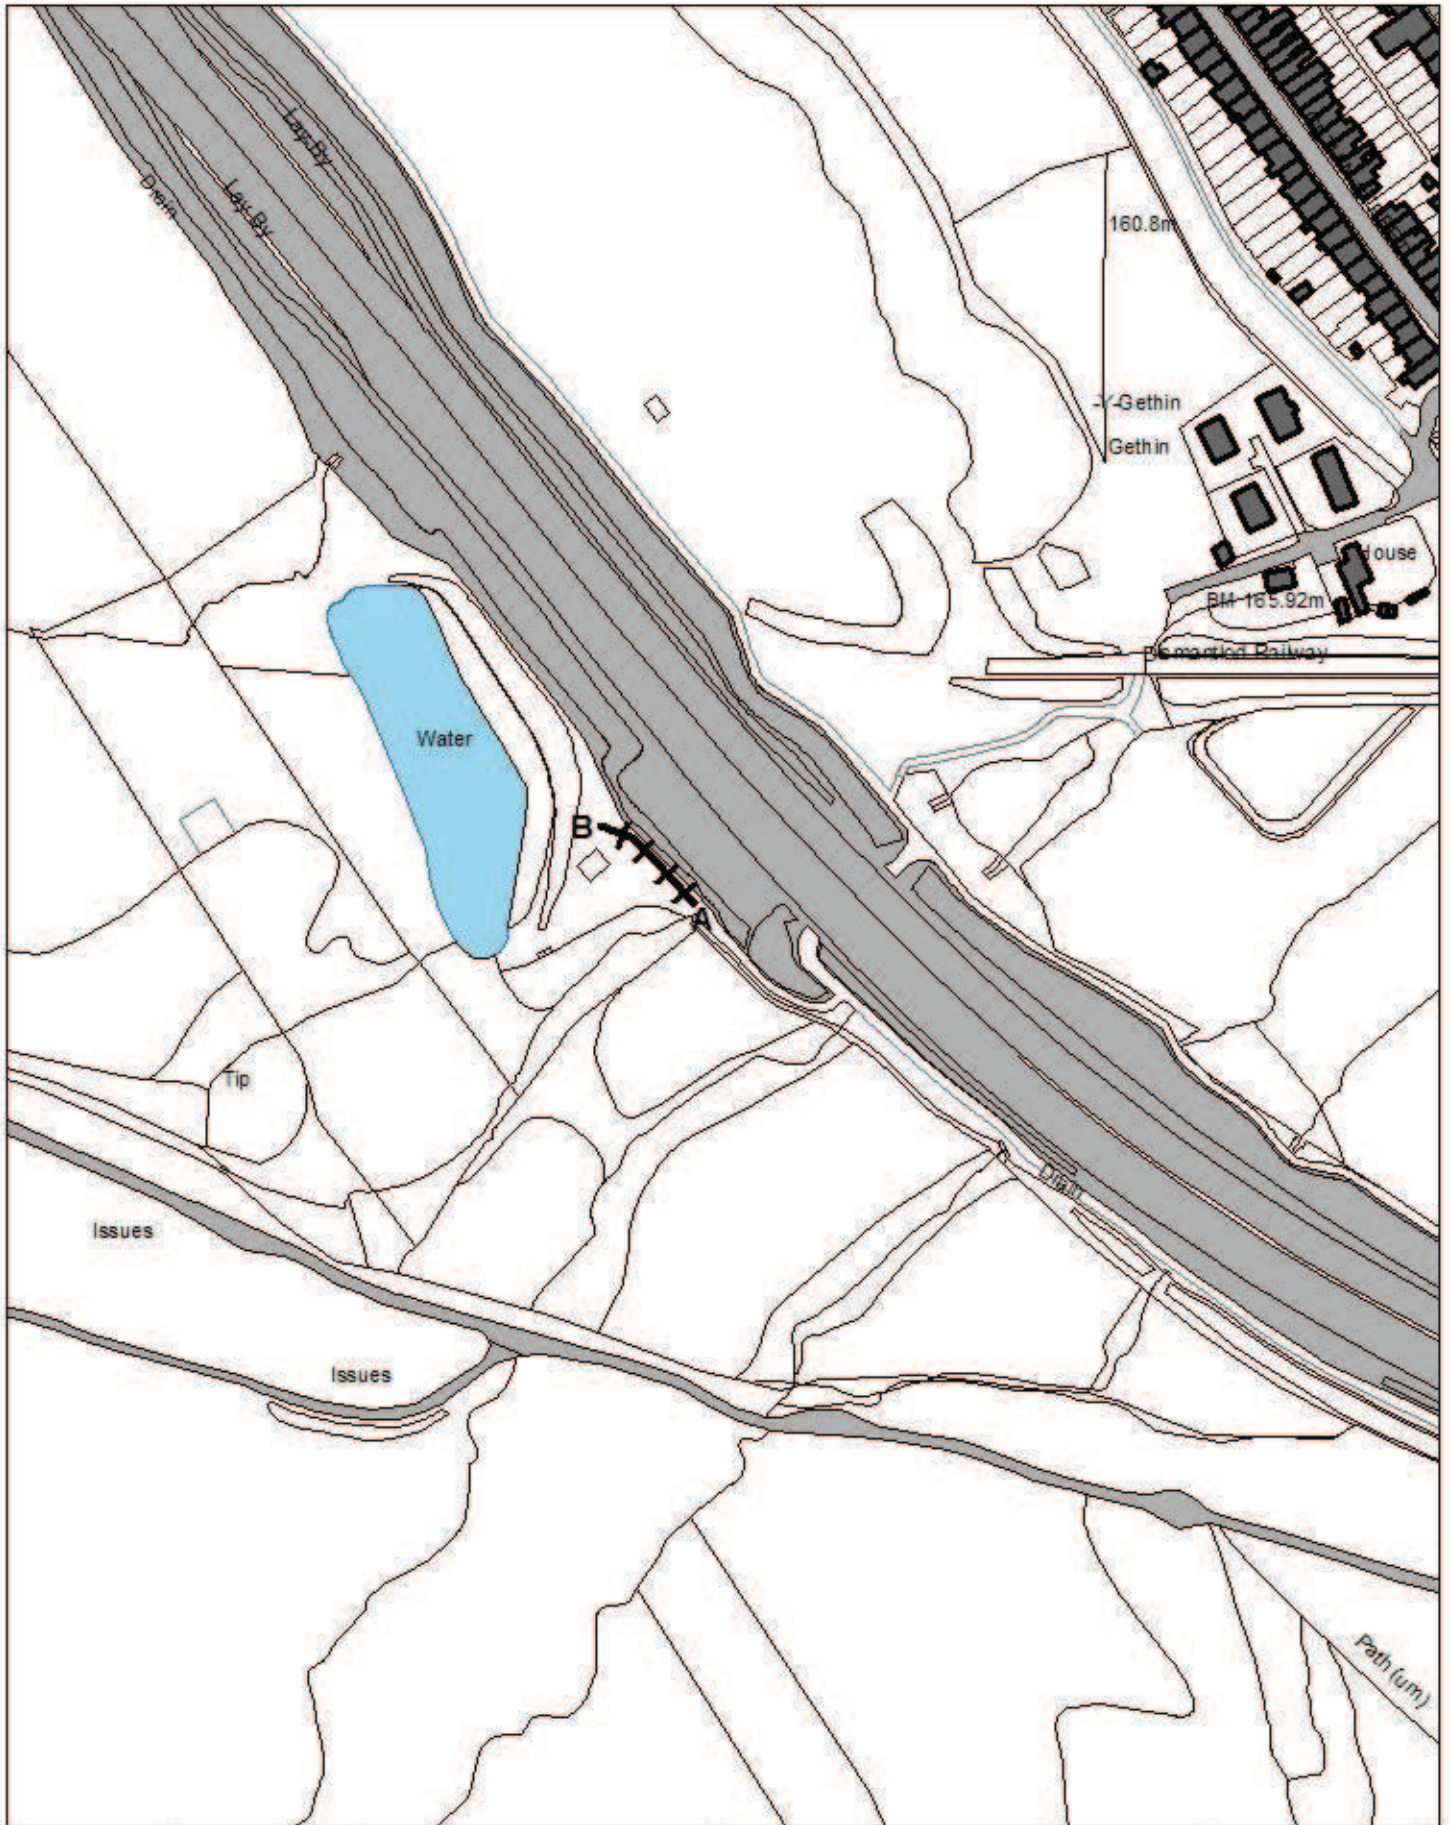

TROEDYRHIW 9

| | | | | | |
|---------------------|-------------------|---|--|--------|---|
| DATE: 13/01/2014 | SCALE: 1:2,500 | Merthyr Tydfil County Borough Council | © Crown copyright and database rights 2013 Ordnance Survey 100025302 "You are not permitted to copy, sub-licence, distribute or sell any of this data to third parties in any form." | N ▲ |  |
| DRAWN BY: CAJ | DEPT: ROW | Cyngor Bwrdeistref Sirol Merthyr Tudful | | | |