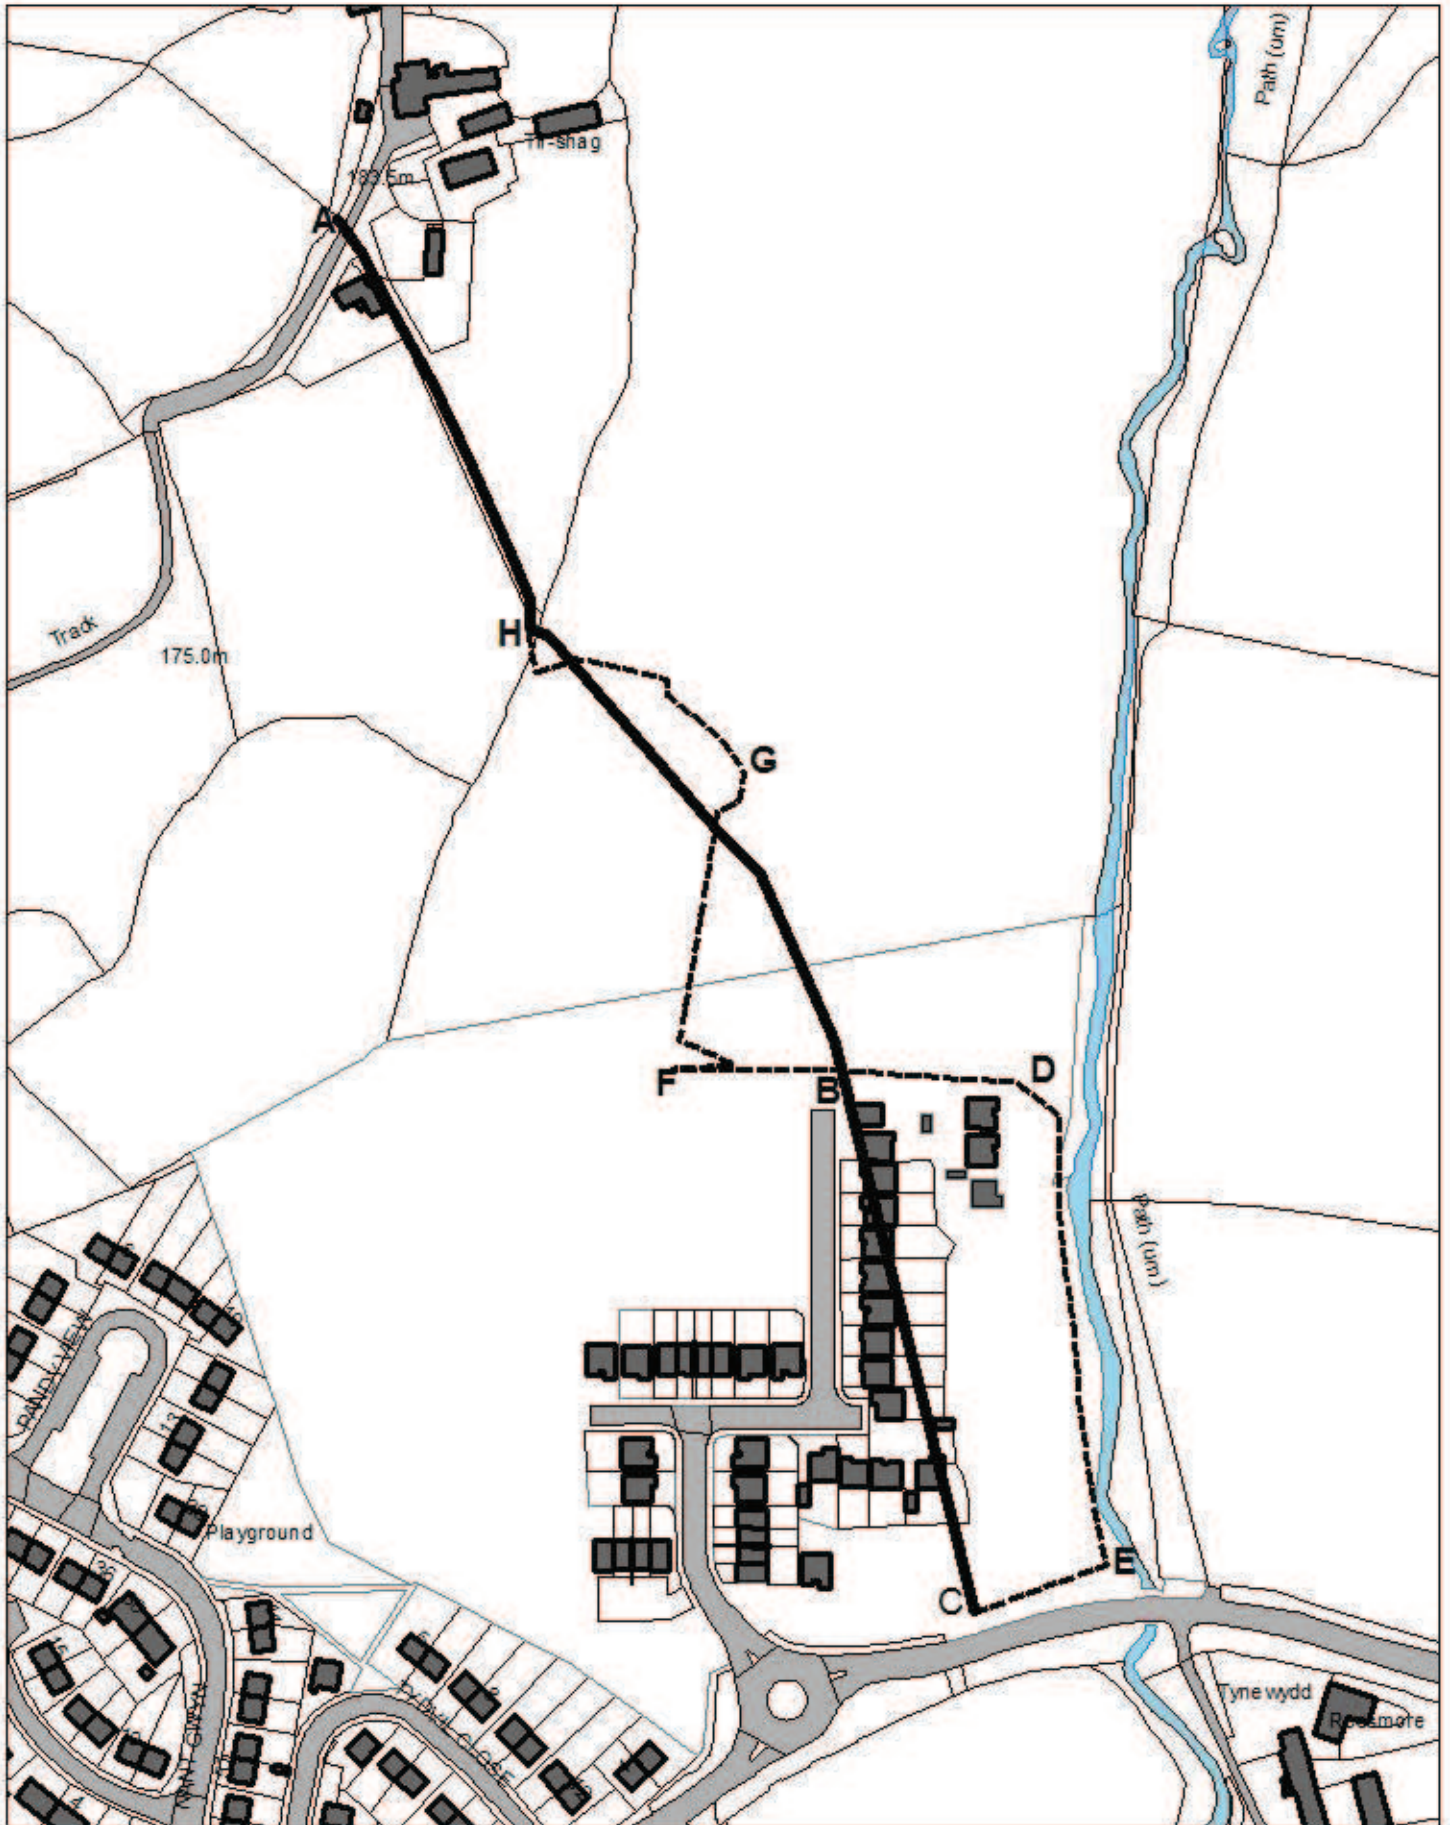

# BEDLINOG 63

DATE: <b>13/02/2014</b>	SCALE: <b>1:2,195</b>	<b>Merthyr Tydfil</b> <b>County Borough Council</b>	© Crown copyright and database rights 2013 Ordnance Survey 100025302 "You are not permitted to copy, sub-licence, distribute or sell any of this data to third parties in any form."	N 	
DRAWN BY: <b>CAJ</b>	DEPT: <b>ROW</b>	<b>Cyngor Bwrdeistref Sirol</b> <b>Merthyr Tudful</b>			