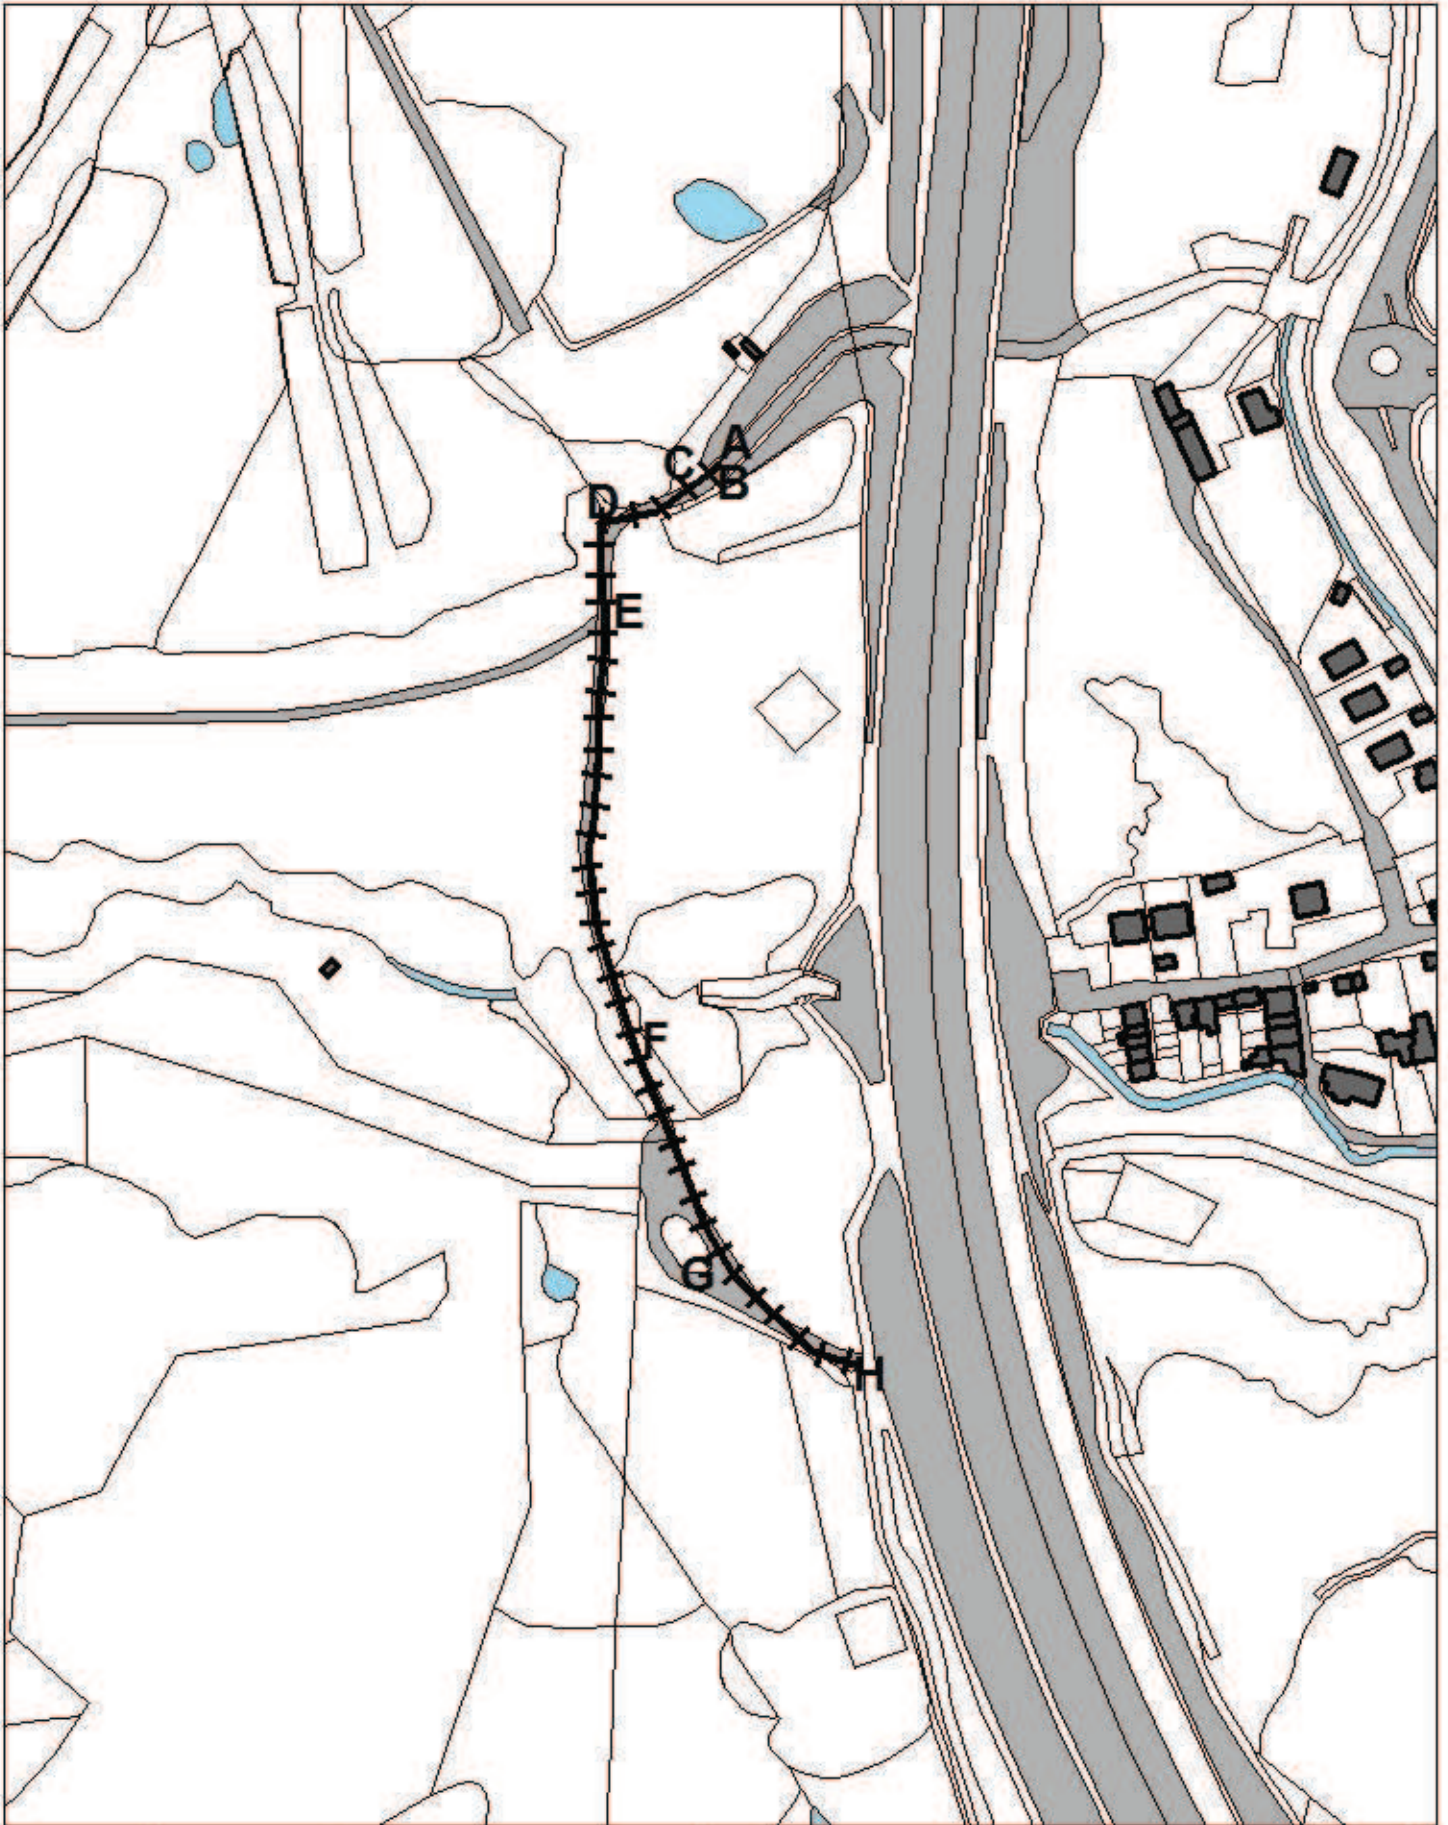

# TROEDYRHIW 160

DATE:  
12/02/2014

SCALE:  
1:2,500

**Merthyr Tydfil  
County Borough Council**

© Crown copyright and database rights 2013  
Ordnance Survey 100025302

DRAWN BY:  
CAJ

DEPT:  
ROW

**Cyngor Bwrdeistref Sirol  
Merthyr Tudful**