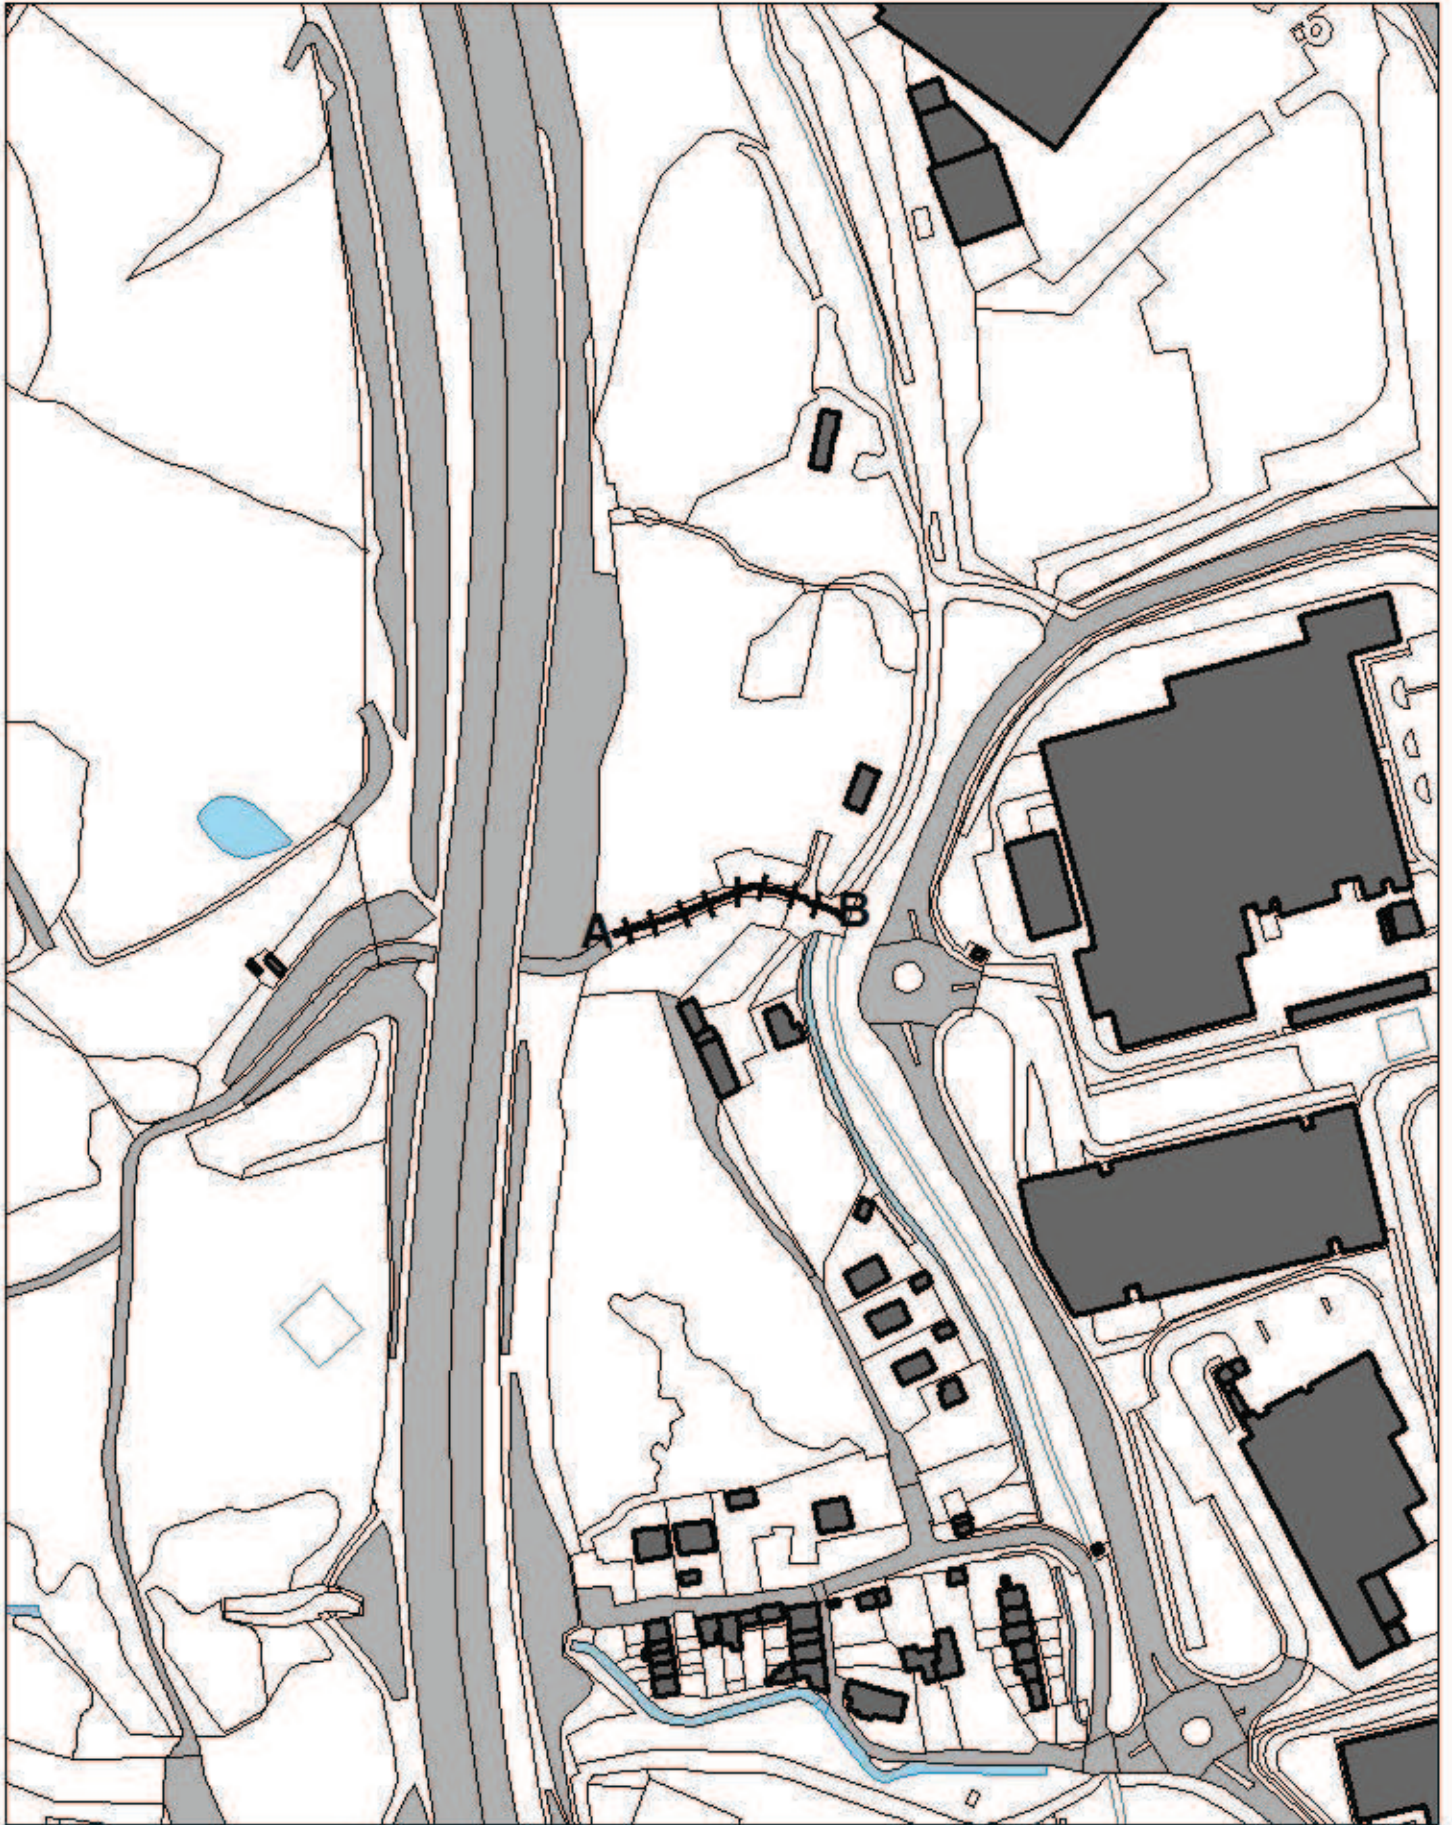

TROEDYRHIW 196

DATE:
12/02/2014

SCALE:
1:2,500

**Merthyr Tydfil
County Borough Council**

© Crown copyright and database rights 2013
Ordnance Survey 100025302

DRAWN BY:
CAJ

DEPT:
ROW

**Cyngor Bwrdeistref Sirol
Merthyr Tudful**