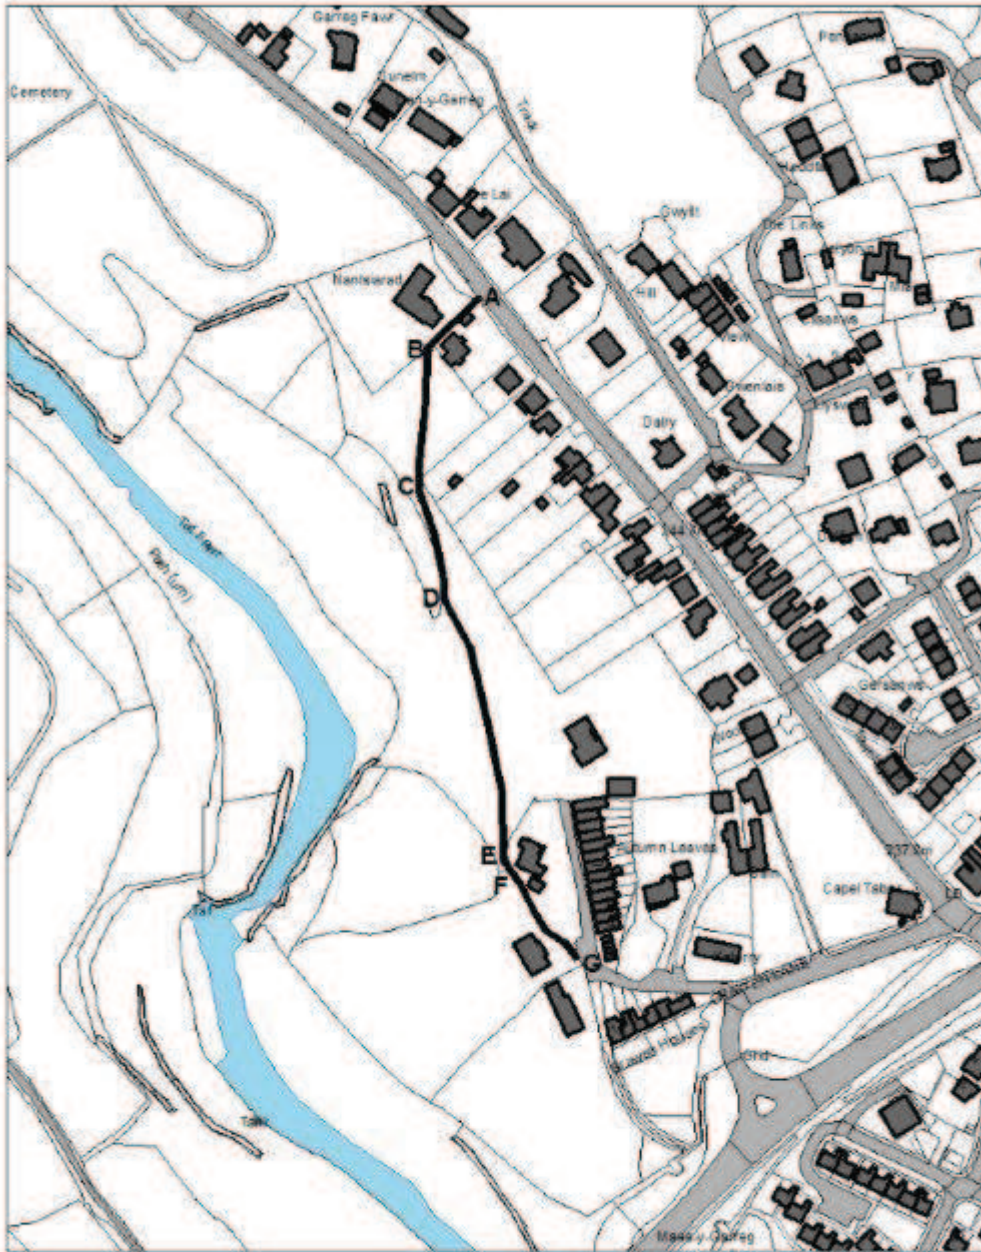

VAYNOR 25

DATE: 14/02/2014	SCALE: 1:2,195	Merthyr Tydfil County Borough Council	© Crown copyright and database rights 2013 Ordnance Survey 100025302 You are not permitted to copy, sub-licence, distribute or sell any of this data to third parties in any form	N ▲	
DRAWN BY: CAJ	DEPT: ROW	Cyngor Bwrdeistref Sirol Merthyr Tudful			