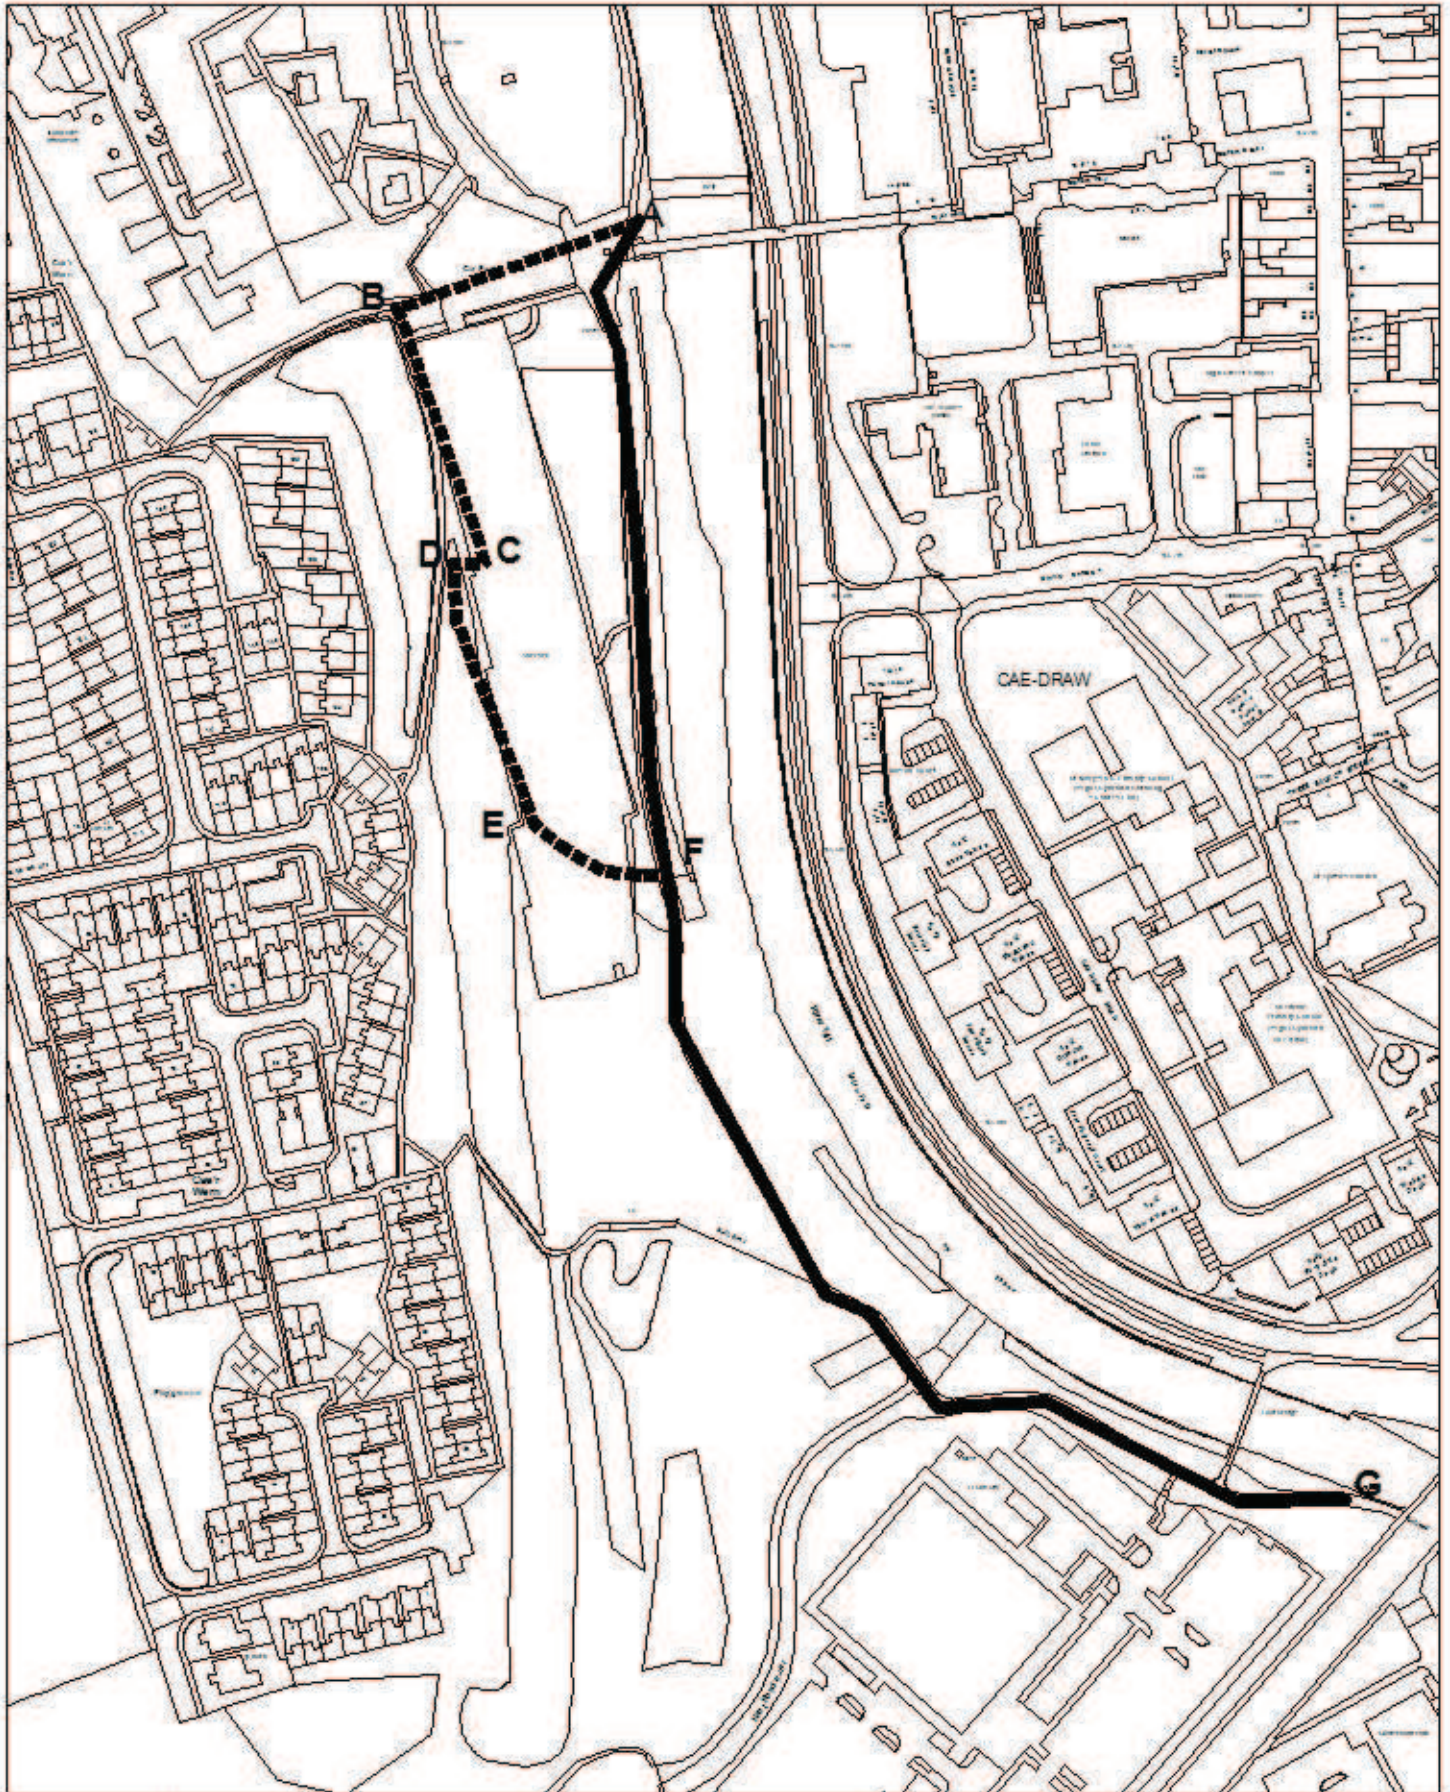

DIVERSION OF CYFARTHFA 62 (PART)

| | | | | | |
|----------------------------|--------------------------|--|--|--|---|
| DATE: 19/03/2014 | SCALE: 1:2,500 | Merthyr Tydfil County Borough Council | © Crown copyright and database rights 2013 Ordnance Survey 100025302 "You are not permitted to copy, sub-licence, distribute or sell any of this data to third parties in any form." | N  |  |
| DRAWN BY: CAJ | DEPT: ROW | Cyngor Bwrdeistref Sirol Merthyr Tudful | | | |