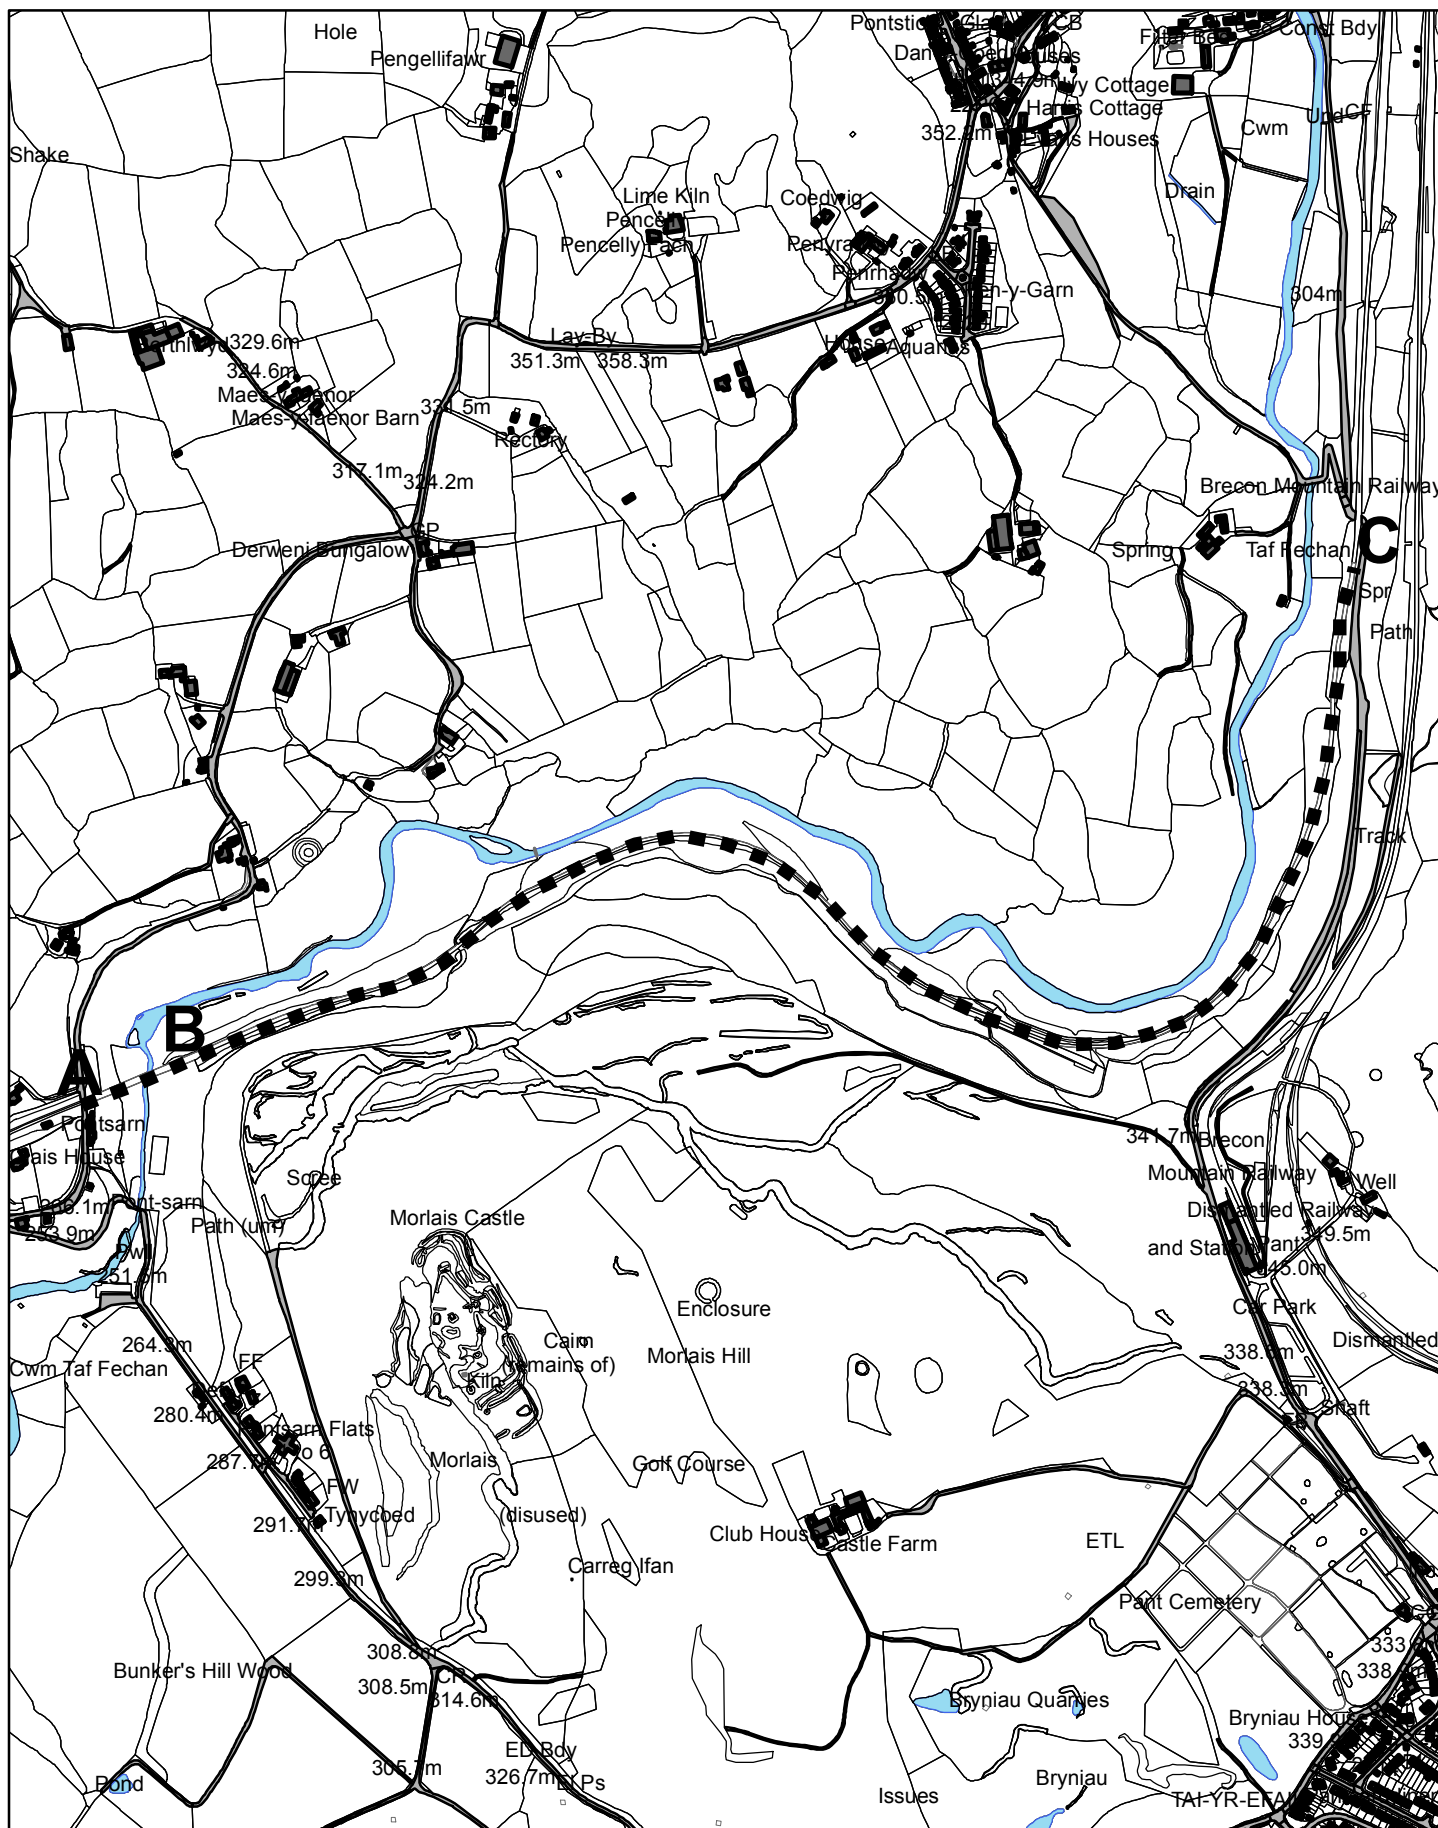

Vaynor 39

DATE: 04/09/2014	SCALE: 1:9,713	Merthyr Tydfil County Borough Council	© Crown copyright and database rights 2013 Ordnance Survey 100025302 "You are not permitted to copy, sub-licence, distribute or sell any of this data to third parties in any form."	N 	
DRAWN BY: BLJ	DEPT: ROW	Cyngor Bwrdeistref Sirol Merthyr Tudful			